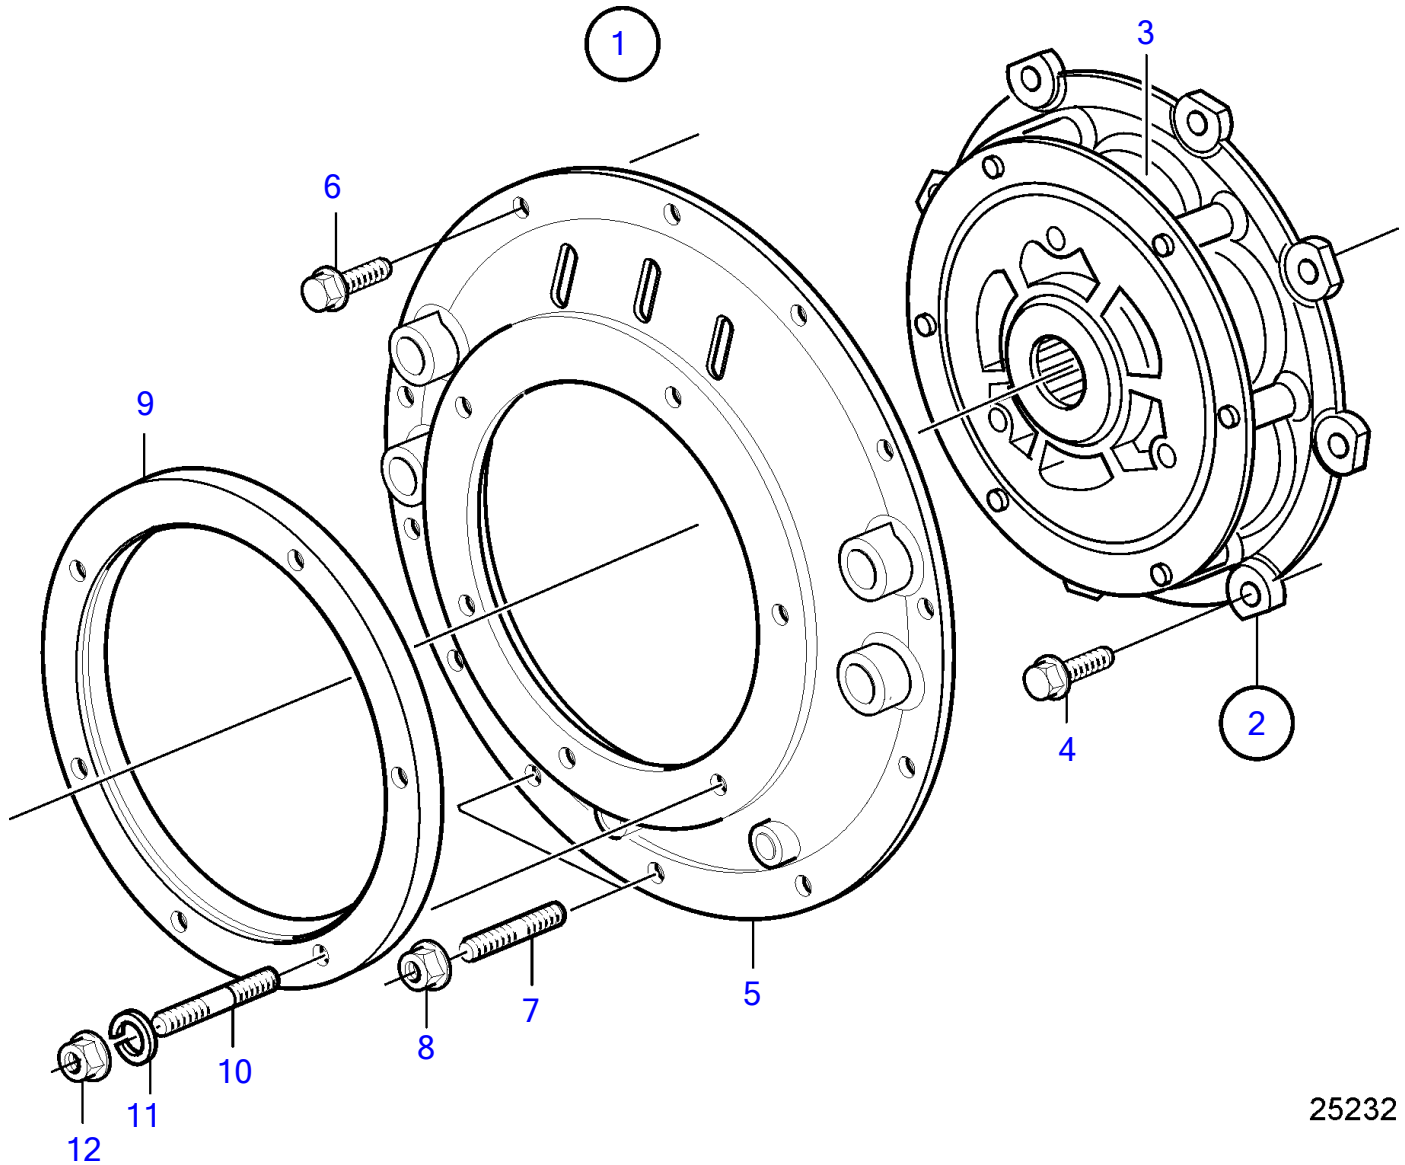

D4-180I-F, D4-225I-F, D4-260I-F, D4-300I-F

25232

D4-180I-F, D4-225I-F, D4-260I-F, D4-300I-F

REF	PART NO.	QTY	DESCRIPTION	NOTES
1		1	Connector kit	
2	21111688	1	• Flexible coupling	
3	21509613	1	• • Roller kit	Kit includes 4 pcs rubber rollers
4	965185	8	• Flange screw	
5	3584253	1	• Cover	
6	946472	10	• Flange screw	
7	953067	2	• Stud	
8	971095	2	• Flange nut	
9	3808744	1	• Spacer ring	
10	924081	6	• Stud	
11	942336	6	• Spring washer	
12	971071	6	• Hexagon nut	